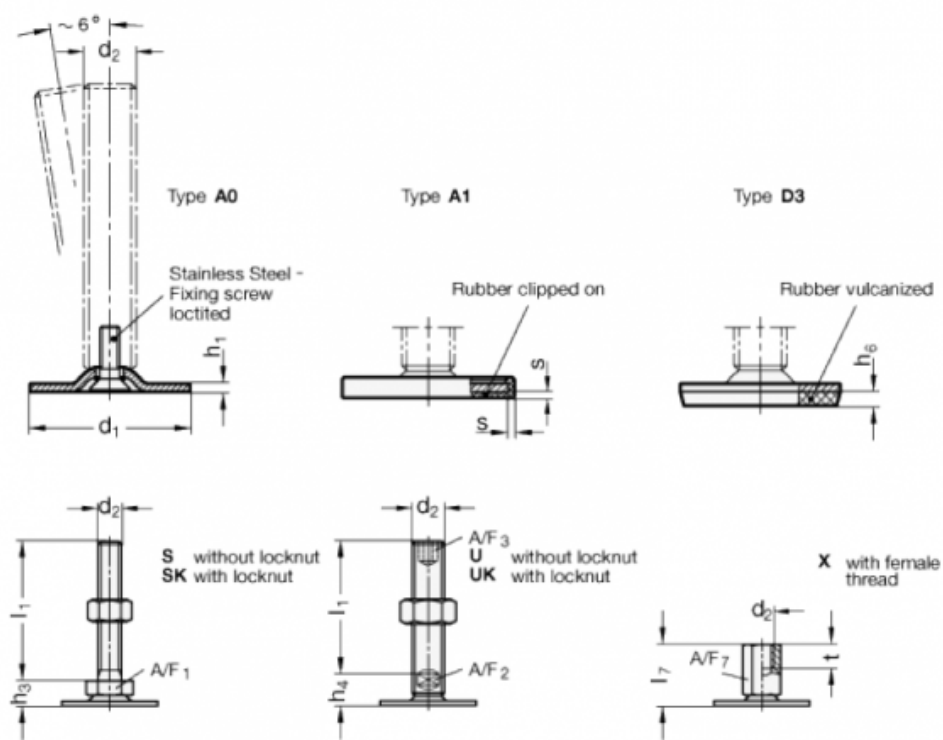

Data Sheet

Article number: 204080M20125A1UK

Description: E+G levelling foot
GN 40-80-M20-125-A1-UK

Note: UK With nut, Hexagon socket at the top, Wrench flat at the bottom

Measures

A/F2 = 15
A/F3 = 10
d1 = 80
d2 = M20
h1 = 3
h4 = 18
h6 =
l1 = 125

s = 2